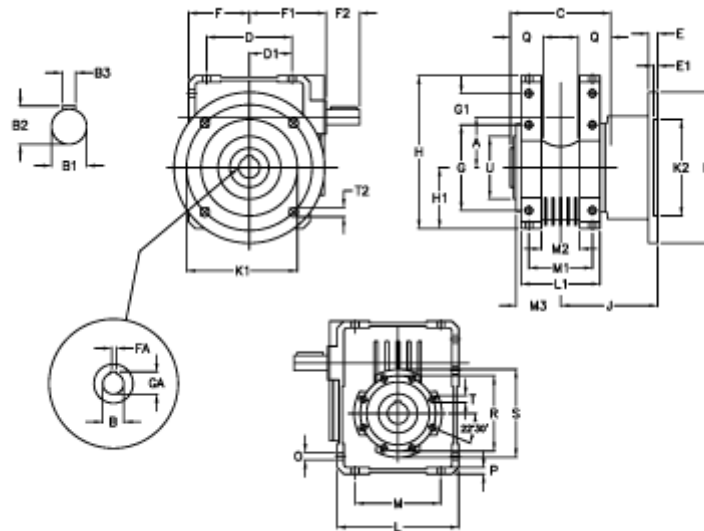

Article number: 3922086100400

Description: Worm gear with solid input shaft
W 86UF1-100-HS unassembled

Measures

A = 86.90	Description = W86UF-xx-P71 B5	G1 = 45.5	L = 200	Q = 45
B = 35	E = 15	GA = 38.3	L1 = 125	R = 130
B1 = 25	E1 = 6	H = 245.5	M = 144	S = 150
B2 = 28.0	F = 100.0	H1 = 100.0	M1 = 101	T = M10x18
B3 = 8	F1 = 142.5	J = 151.0	M2 = 57	T2 = 12.5
C = 140	F2 = 50	K = 210	M3 = 64.5	U = 110
D = 144.0	FA = 10	K1 = 176	O = 11.5	
D1 = 72.0	G = 144	K2 = 152	P = 11	